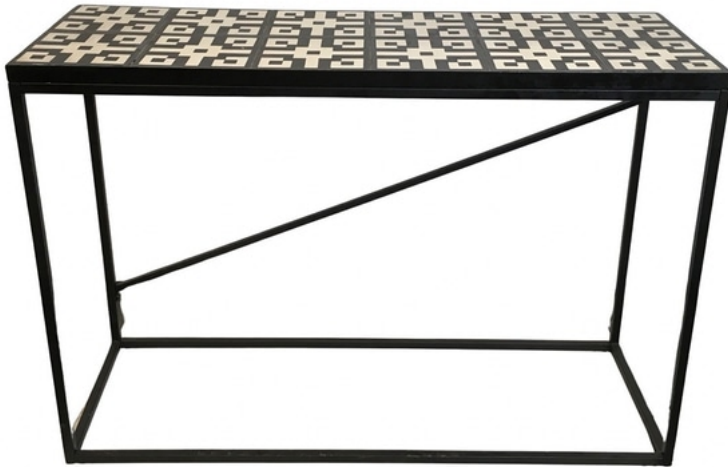

Scan w/camera phone

Console Table

CA\$175 / week

Black and white tile top

from [Pickle Props Shop](#) in Etobicoke, ON

Size 48" w × 33" h × 16" d

Qty 1

Condition Good