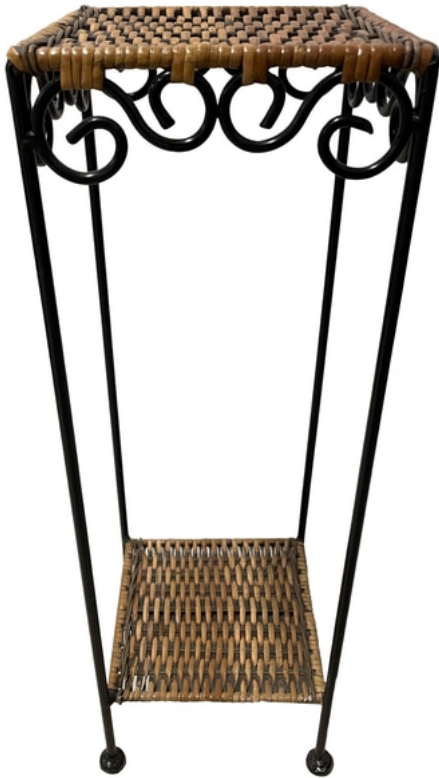

Scan w/camera phone

Plant Stand

CA\$18 / week

One in a pair of rattan woven two tier pedestal plant stands
8" x 8" x 24"

from [Pickle Props Shop](#) in Etobicoke, ON

Size 8" w x 24" h x 8" d

Qty 2

Condition Good