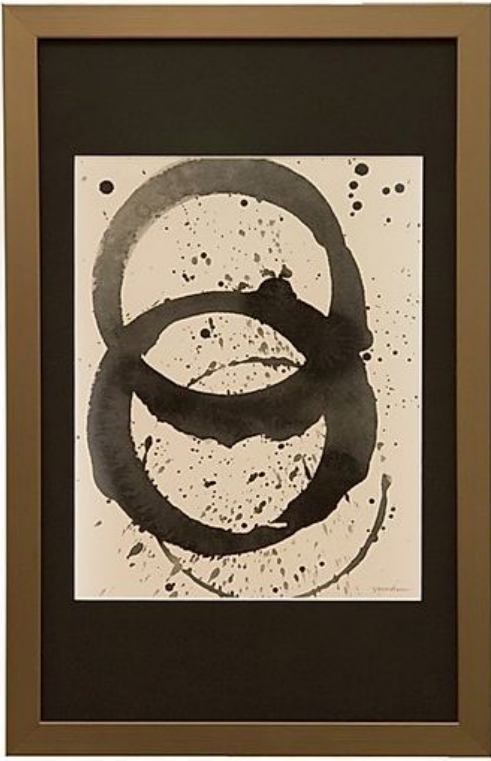

Scan w/camera phone

Abstract Cleared Art

CA\$50 / week

Art in Bronze Frame, with Art Glass

from [Pickle Props Shop](#) in Etobicoke, ON

Size 11" w × 17" h

Qty 1

Condition Good