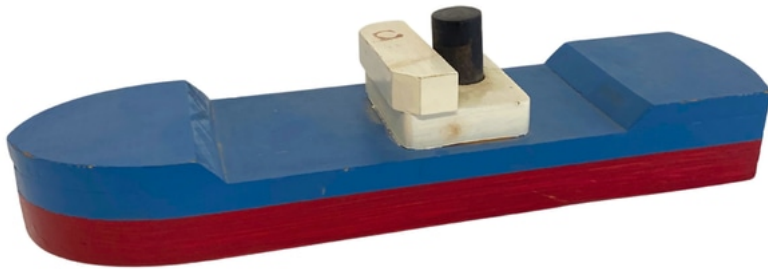

Scan w/camera phone

Decor

CA\$5 / week

Size: 15" x 4" x 2"

Details

from [Pickle Props Shop](#) in Etobicoke

Size 15" w x 2 h x 4 d

Quantity 1