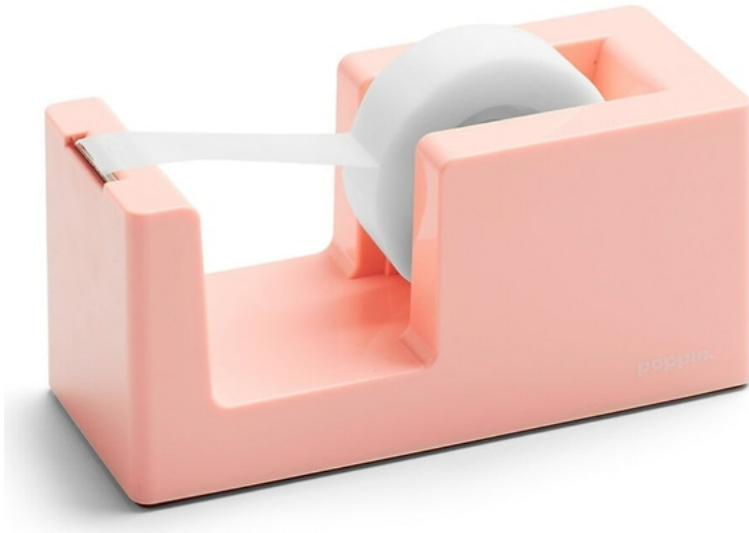

Scan w/camera phone

Tape

CA\$8 / week

Size: 2.25" x 5.5" x 2.75"

Details

from [Pickle Props Shop](#) in Etobicoke

Size 2.25 w × 2.75 h × 5.5 d

Quantity 1