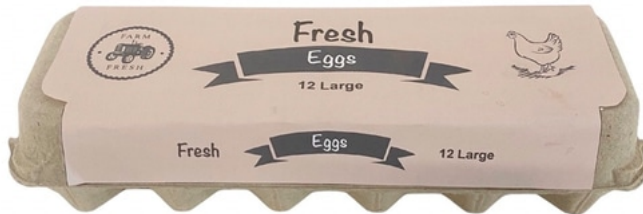

Scan w/camera phone

Generated Egg Carton

CA\$5 / week

Generated graphic, not cleared.

Details

from [Pickle Props Shop](#) in Etobicoke

Size

Quantity 1