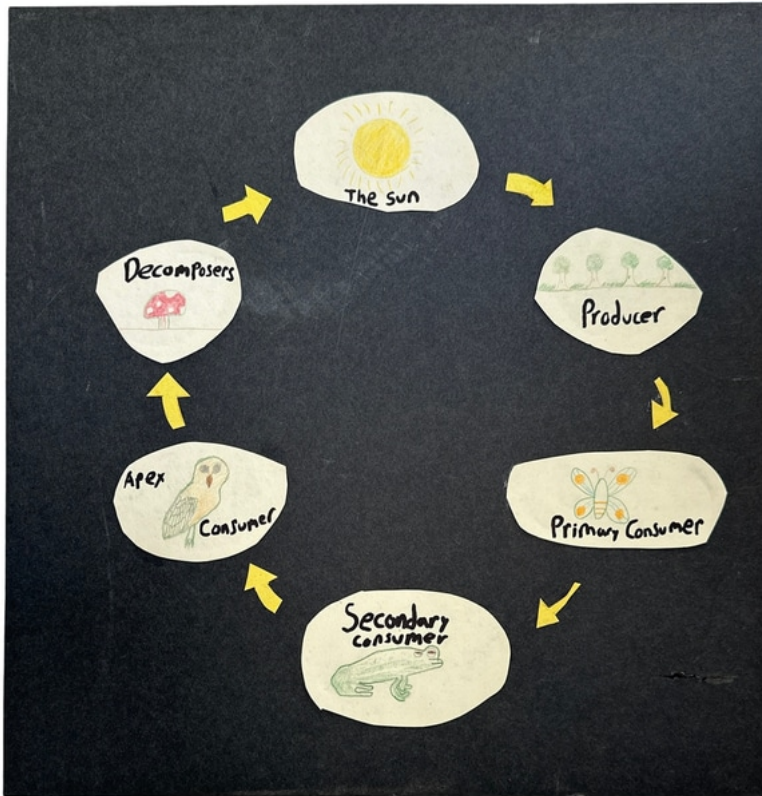

Scan w/camera phone

Cleared Kid & Teen Art: Food Chain school project

\$15 / week

Cycle of consumers, on black poster board

from [Pinacoteca Picture Props](#) in North Hollywood, CA

Size 13" w x 14" h

Qty 1