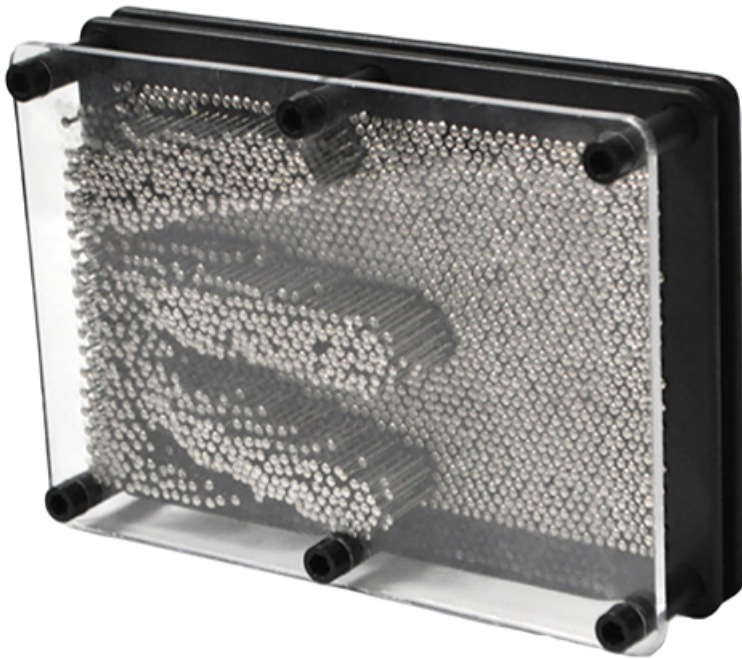

Scan w/camera phone

## Large Pin Bed Art Executive Toy

\$6.60 / week

plexy glass with black acrylic back.

---

from [Pinacoteca Picture Props](#) in North Hollywood, CA

Size 5 w × 7" h

Qty 2

Condition Please Inquire