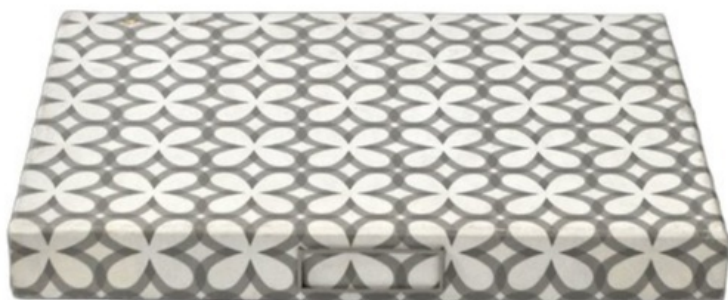

Scan w/camera phone

Letter Box

\$6.60 / week

textile white with gray flower pattern, steel label, size:
13" x 9" x 1.5" H

from [Pinacoteca Picture Props](#) in North Hollywood, CA

Size 9" w × 1.5 h × 13" d