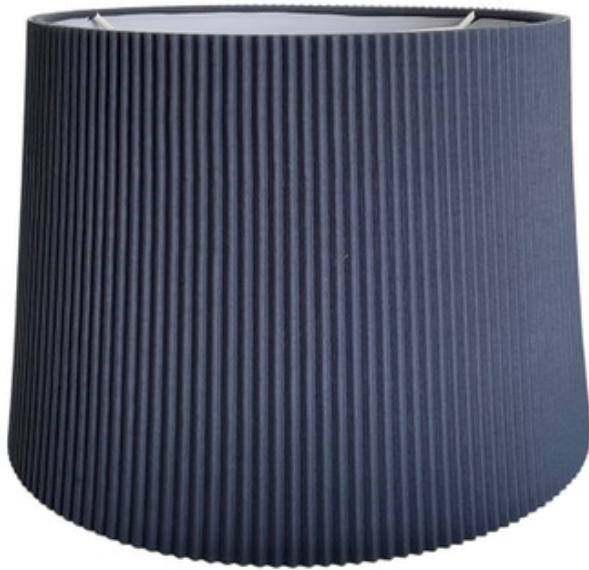

Scan w/camera phone

Lamp Shade; Cobalt Blue, accordion,

\$19.80 / week

round slightly tapered, lined, spider fit shade (Also paired with optional Lamp Base LT02719, numbered separately).

from [Pinacoteca Picture Props](#) in North Hollywood, CA

Size 10" w x 8" h x 12" d

Qty 1

Condition Please Inquire

SKU LT06710

Questions? Call +1 (818) 764-2722

or email sales@pinaprops.com

[Go to this item on pinaprops.com](#)