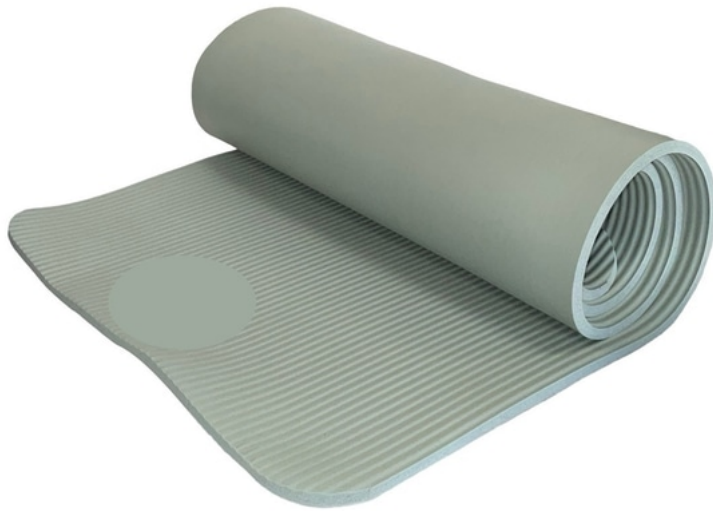

Scan w/camera phone

Yoga Mat; Sage green, 1/2" thick,

\$9 / week

exercise mat.

from [Pinacoteca Picture Props](#) in North Hollywood, CA

Size 6' w x 24" h

Qty 1

Condition Please Inquire