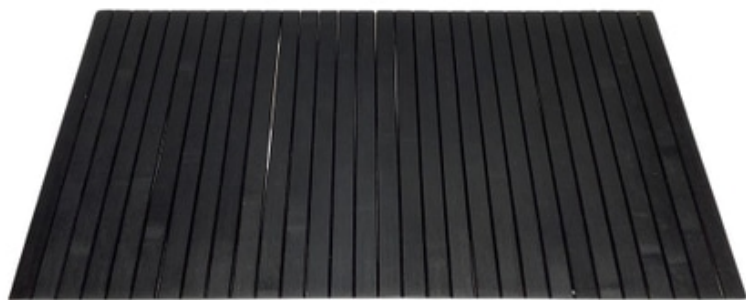

Scan w/camera phone

Arm Rest Tray; Black

\$6.60 / week

bamboo, canvas backing

from [Pinacoteca Picture Props](#) in North Hollywood, CA

Size 26" w × 15" h

Qty 1

Condition Please Inquire