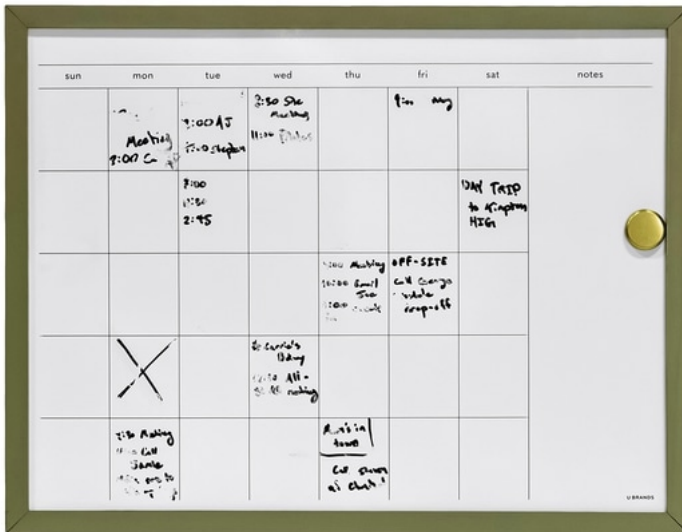

Scan w/camera phone

## Dry Erase Board; Olive green wood frame, with calendar template

\$9 / week

from [Pinacoteca Picture Props](#) in North Hollywood, CA

Size 22" w x 17" h

Qty 1

Condition Please Inquire

SKU BB00198

Questions? Call +1 (818) 764-2722