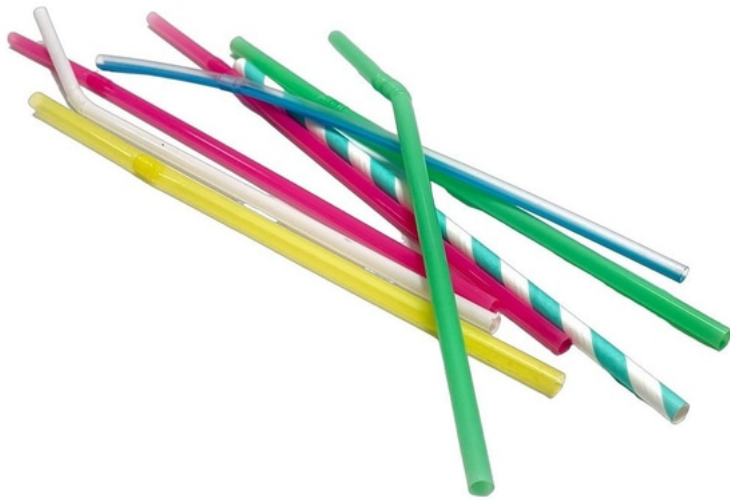

Scan w/camera phone

MISC. Straw

\$0.05 / week

reusable, MISC., aqua, yellow, orange and hot pink colors. Size: 9" L

from [Pinacoteca Picture Props](#) in North Hollywood, CA

Size 9" w

Qty 100

Condition Please Inquire