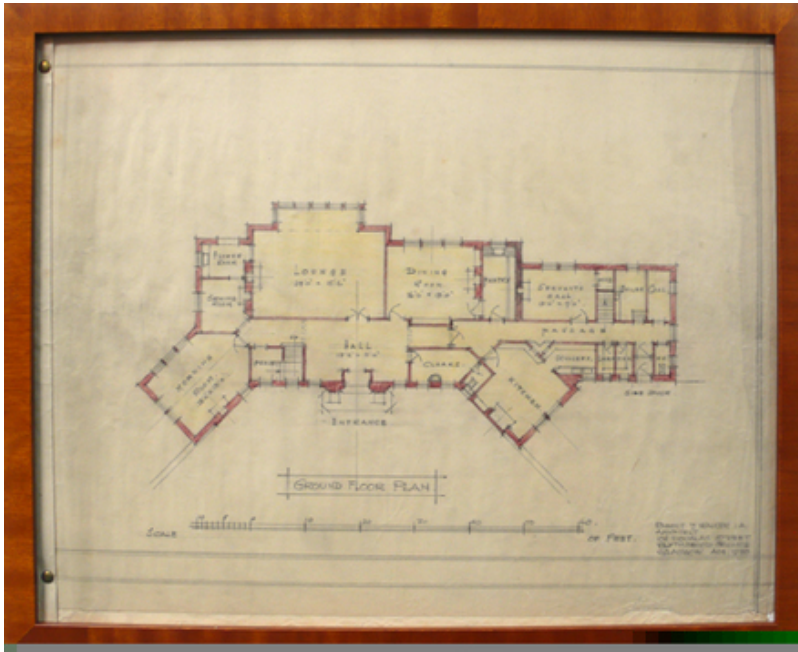

Scan w/camera phone

Cleared Drawing, Ground Floor Plan of Country House

\$47 / week

no mat - golden oak wood frame

from [Pinacoteca Picture Props](#) in North Hollywood, CA

Size 19" w x 15" h

Qty 1

Condition Please Inquire