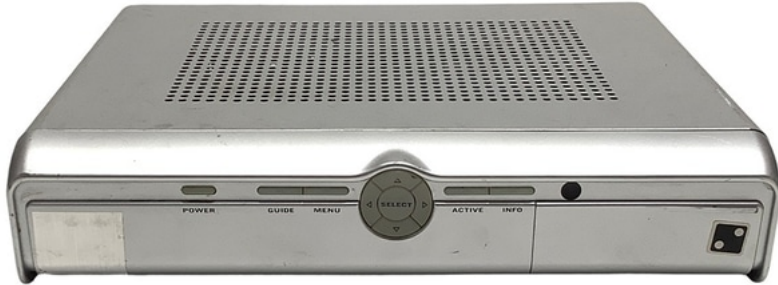

Scan w/camera phone

Satellite Receiver; Silver, Rectangle shape, DTV.

\$15.40 / week

from [Pinacoteca Picture Props](#) in North Hollywood, CA

Size 10" w × 2 h × 8" d

Qty 1

Condition Please Inquire

SKU EQ01307