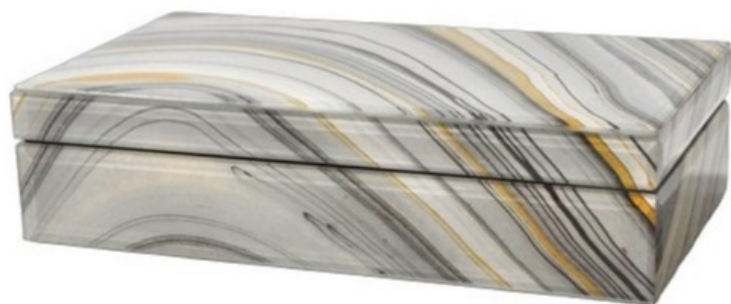

Scan w/camera phone

Box Gray Marbled Glass

\$4.40 / week

yellow veins, black velvet lined interior, size: 10" x 5" x 2.5" H

from [Pinacoteca Picture Props](#) in North Hollywood, CA

Size 5 w x 2.5 h x 10" d