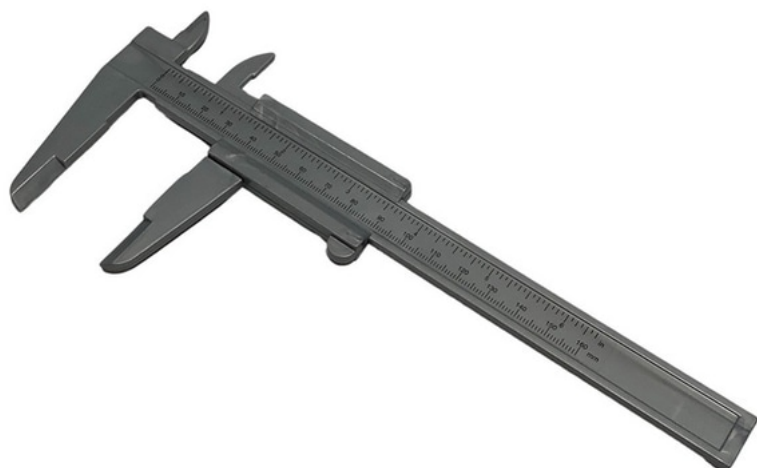

Scan w/camera phone

## Toy; Drafting Ruler; drafting ruler, plastic silver

\$2.20 / week

with clamp top

---

from [Pinacoteca Picture Props](#) in North Hollywood, CA

Size

Qty 1

Condition Please Inquire