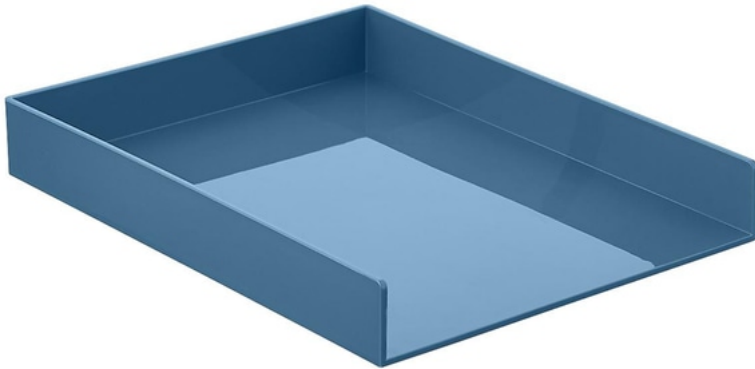

Scan w/camera phone

## Letter Tray

\$4 / week

Slate blue plastic stackable paper holder.

Details

---

from [Kendalls Studio Rentals](#) in North Hollywood

Size

Quantity 4