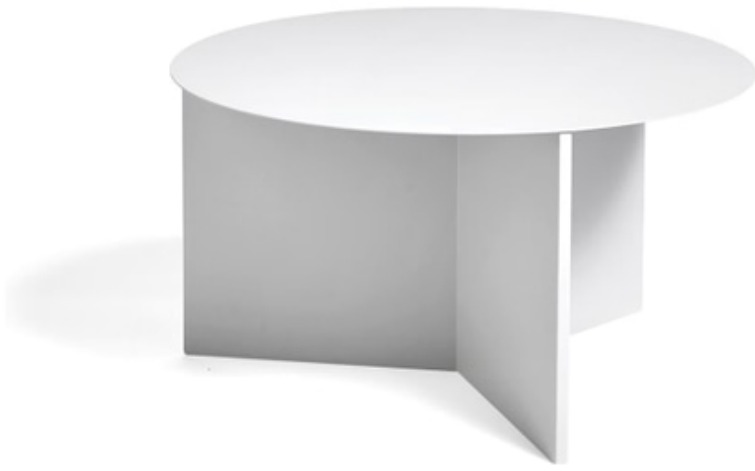

## Coffee Table

\$175 / week

Round white metal coffee table with geometric base.