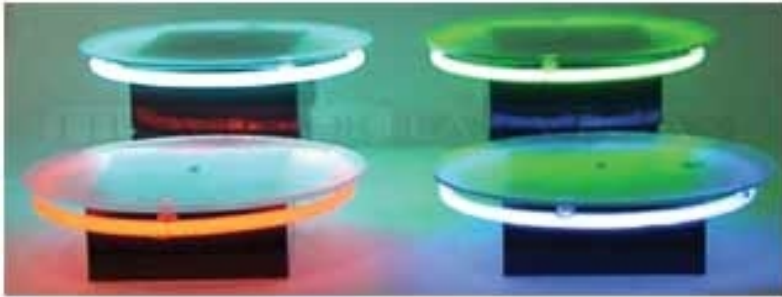

Scan w/camera phone

CENTERPIECE-Floral Ring

Contact for pricing

PLUG & PLAY Battery operated

from [Heaven or Las Vegas](#) in Van Nuys, CA

Size 13" w x 4 h

Qty 50

Condition Good