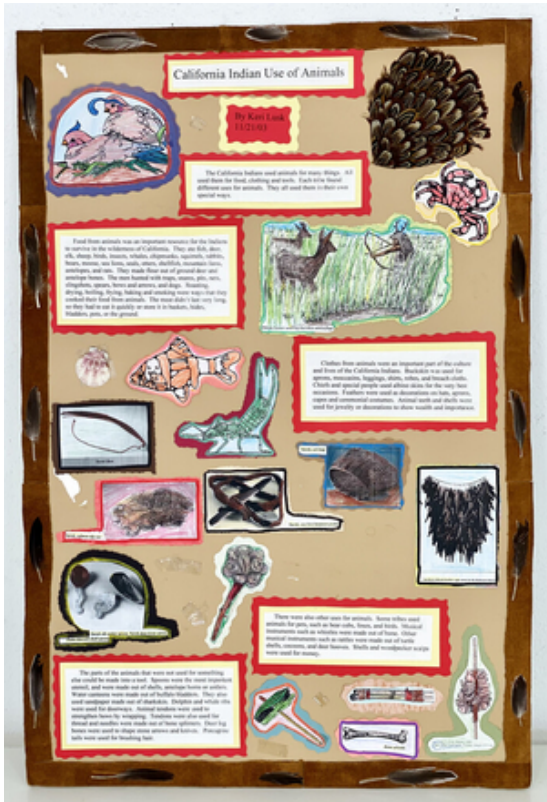

Scan w/camera phone

History Presentation

\$50 / week

California's Native Americans use of Animals presentation.

from [Lolli Props](#) in Los Angeles, CA

Size 20" w x 30" h

Qty 1

Condition Good