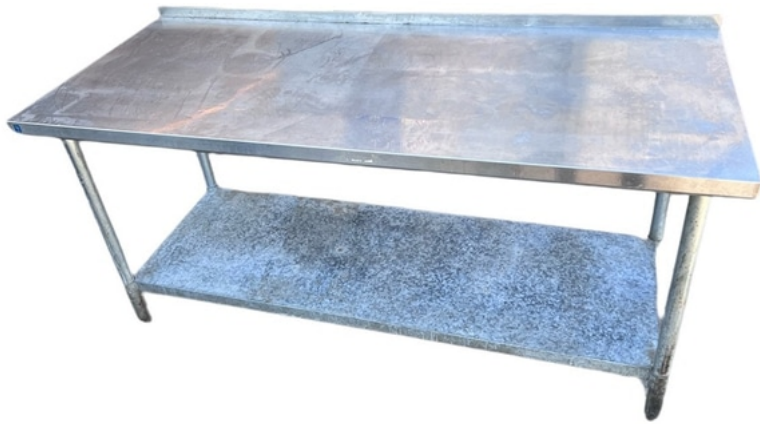

## Prep Table

\$65 / week

Stainless Steel, Lower Shelf, Splash Guard

---

from [Back 2 One Props](#) in Albuquerque, NM

Size 6' w

Qty 1

Condition Good