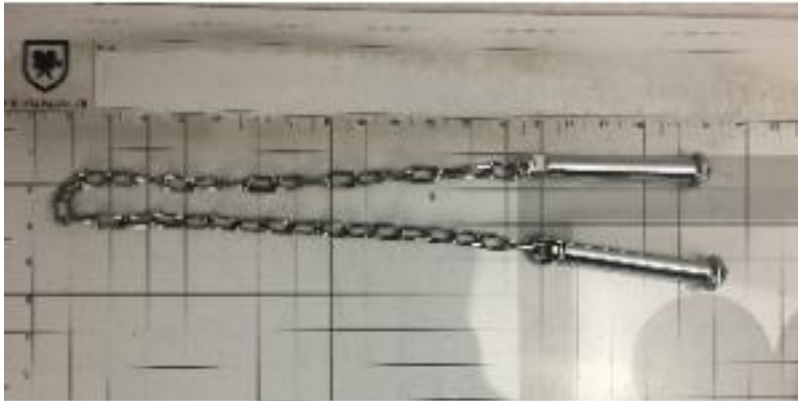

Scan w/camera phone

Manriki Kusari Fundo Chain Style 2

Contact for pricing

Size: 36"

from [The Specialists Ltd.](#) in Ridgewood, NY

Size

Qty 1

Condition Good