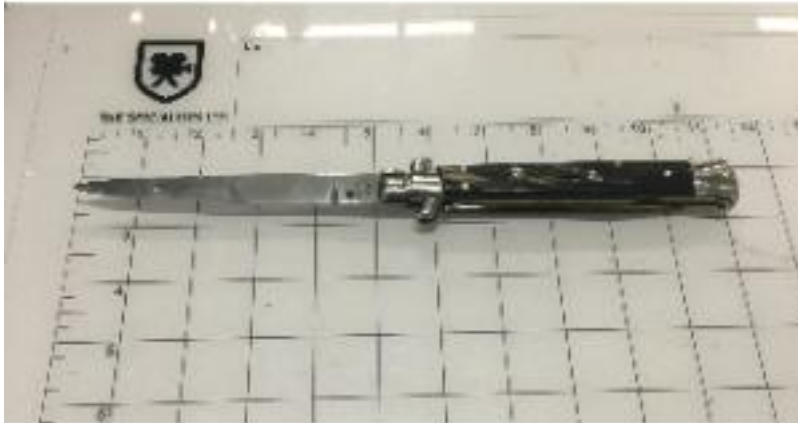

Scan w/camera phone

Marbled Stiletto

Contact for pricing

NOTE: All blades are dulled. Also, all blades can be made to order (shined/polished or aged).

from [The Specialists Ltd.](#) in Ridgewood, NY

Size

Qty 1