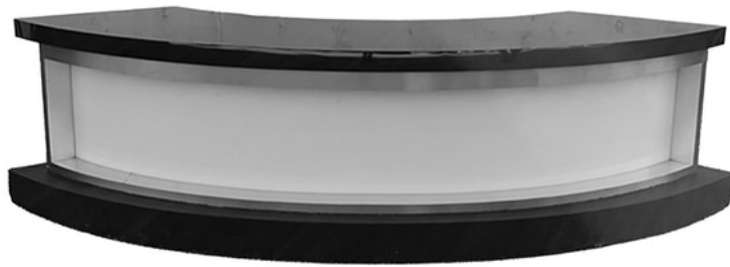

Scan w/camera phone

Desk - anchor / judge / news

\$800 / week

Inside Measurement for Art Applications:

Front: 115"x18"

Back: 78"x18"

For Graphic/Art Applications we recommend Trans-light.

No Vinyl Applications

from [Picture Start Props](#) in North Hollywood, CA

Size 10'3" w × 33" h × 31" d

Qty 1

Condition Good

SKU PS016111

Questions? Call +1 (818) 579-4224

or email info@picturestartprops.com

[Go to this item on picturestartprops.com](#)