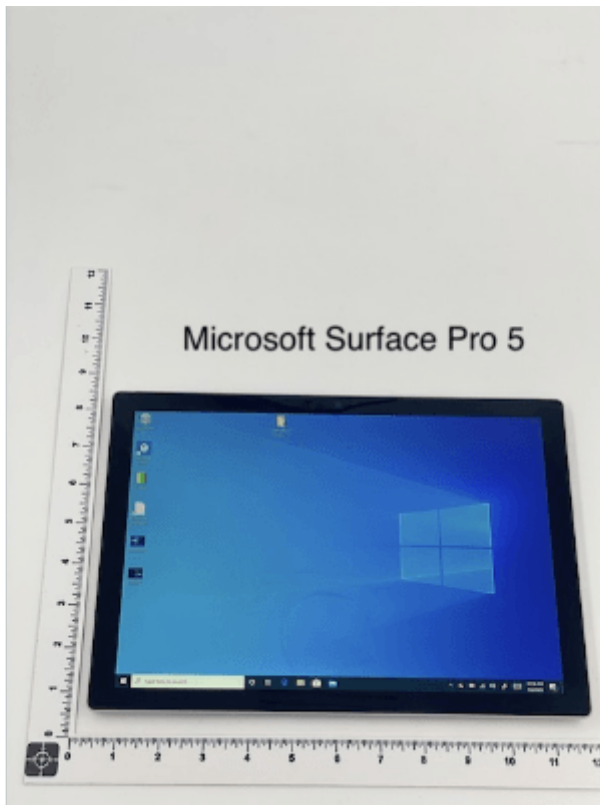

Scan w/camera phone

Microsoft Surface Pro 5

Contact for pricing

12.3" - Silver, Black

Details

from [Target Props](#) in Burbank

Size

Quantity 1