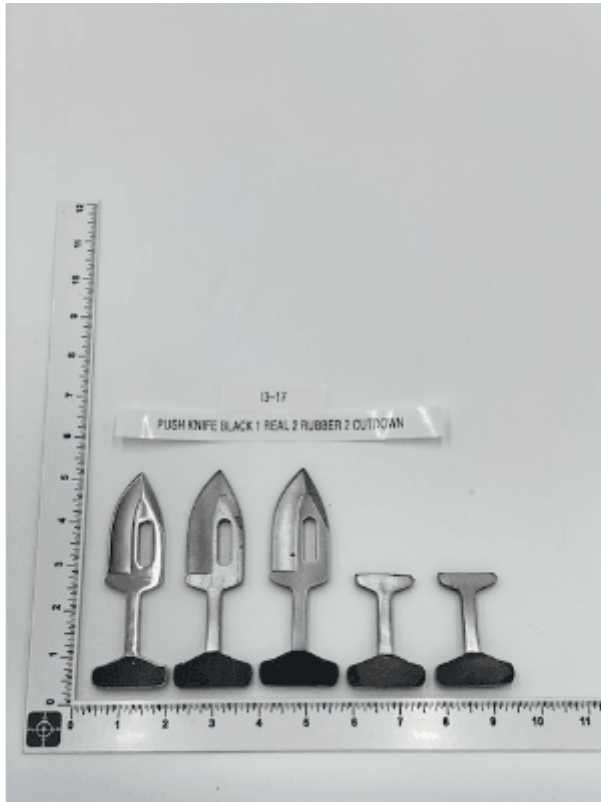

Scan w/camera phone

Push Knife Black

Contact for pricing

1 Real 2 Rubber 2 Cutdown Black, Chrome

Details

from [Target Props](#) in Burbank

Size

Quantity 1