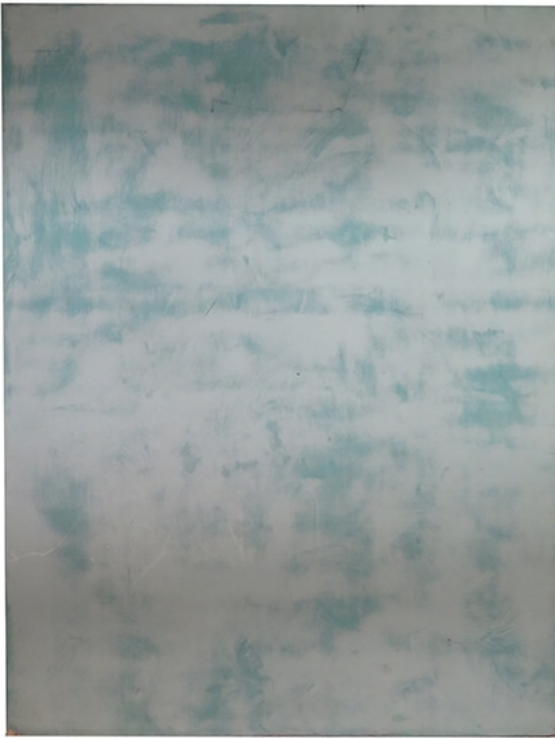

## Blue Green Uneven Strokes Venetian Plaster

\$155 / week

Venetian plaster surface panel with blue-green uneven strokes, suited to coastal, rustic, or modern wall and room backdrop settings.

---

from [Lost + Found Props](#) in Brooklyn, NY