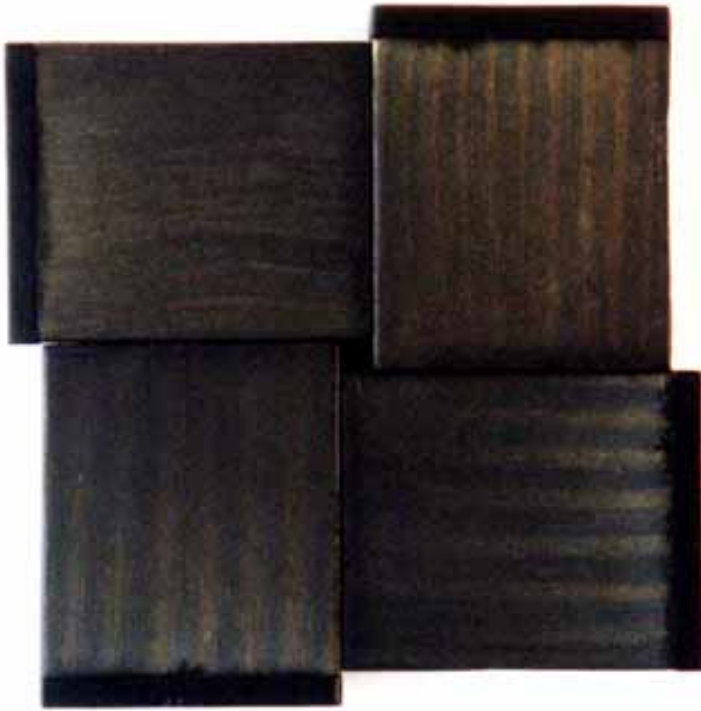

## Closer and Closer

\$150 / week

Painted Wood

---

from [Art Pic](#) in North Hollywood, CA

Size 13.25" w × 13.5" h

Qty 1

Condition Excellent