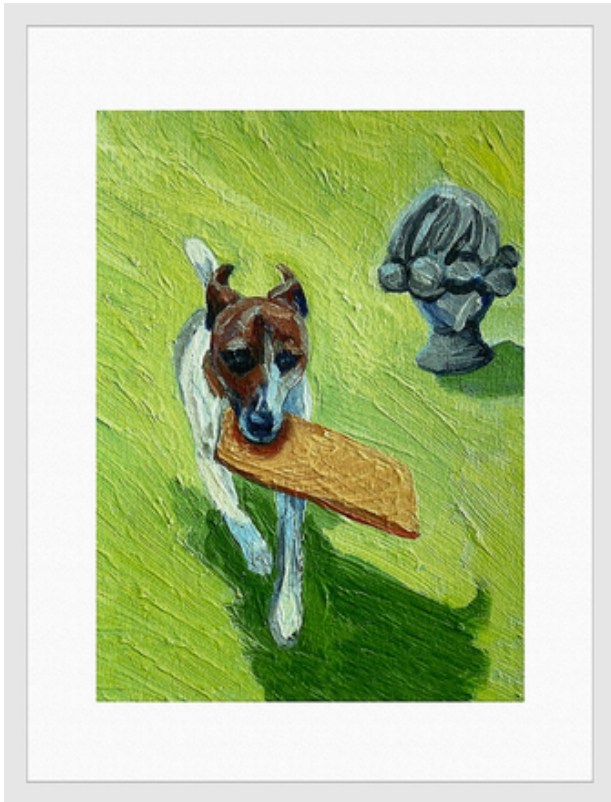

Scan w/camera phone

## REISIE-Elle Mae's Retrieval

### Contact for pricing

a 9x12" high resolution print in a white 12.75x16.75" frame is. also available for print-to-size in other dimensions.