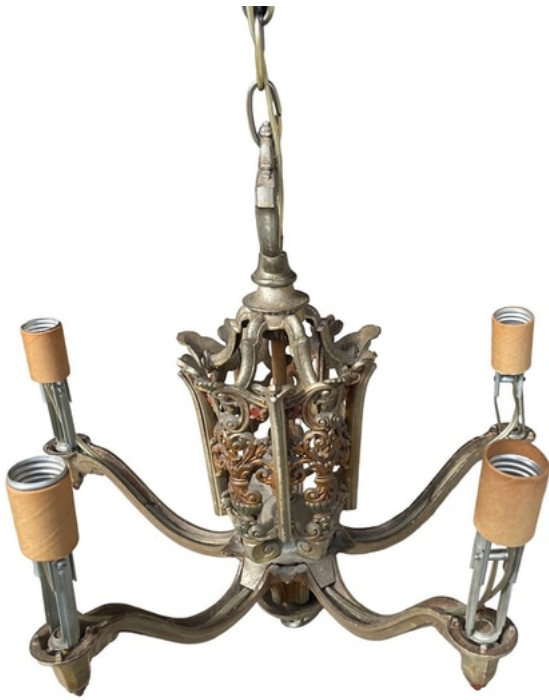

Scan w/camera phone

Brigette Chandelier

\$195 / week

5-Light Metal Filigree Chandelier. Ornate vintage chandelier with subtle coloring and chain

Details

from [Industry Props](#) in North Bergen

Size 15" w × 15" h × 15" d