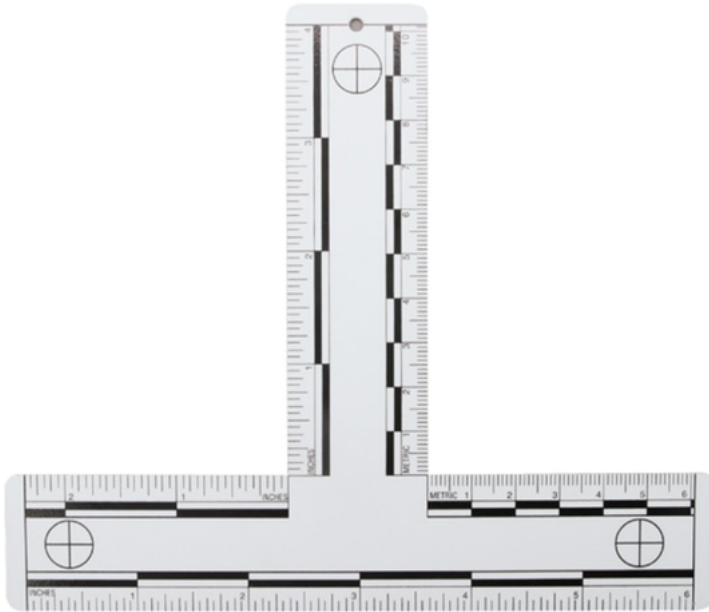

Scan w/camera phone

Forensic Photo Scale Ruler, Black and White T-Scale

Contact for pricing

Black and White T-Scale runs perfectly perpendicular to the ground

from [Empire Props](#) in Burnaby, BC

Size 6" w × 6" h × 0.15 d